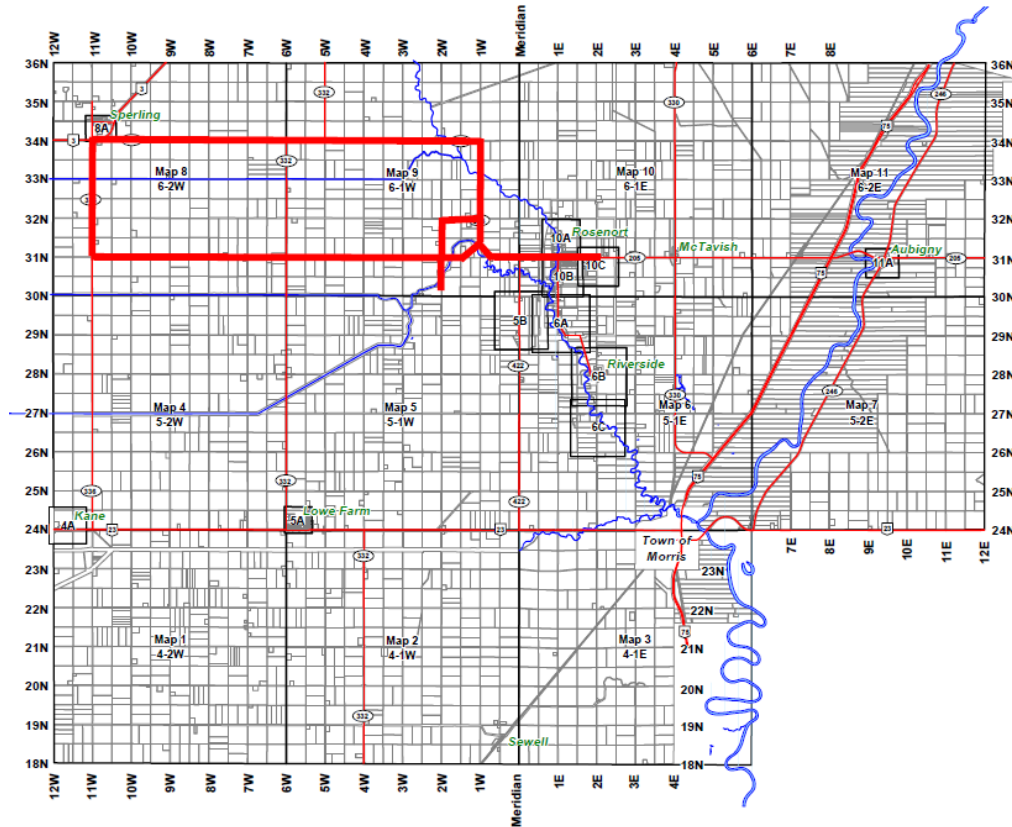

New Garbage Collection Program – Effective January 1st, 2021

1. Pickup will be every Tuesday for those on the route
   - Garbage collection will be charged onto property tax bills of those on the route, therefore if you do not receive pickup you will not be charged
   - Current pickup is for Sberling, Rosenort and our rural loop; if you are not on the route and would like to be, please contact us contact us for more information and we will determine if it is feasible to add you to our route
   - Carts will be delivered by MWM prior to January 1st, 2021, and homeowners will be given further details
   - If you would like to change your cart needs (ex. add more), please contact us
   - Pricing for 2021 per unit is below:
     - Rosenort – Residential (Single Family) $128.00/unit
     - Rosenort – Residential (Multi-Family) $128.00/unit
     - Rosenort – Commercial/Other $128.00/unit
     - Sberling – Residential (Single Family) $128.00/unit
     - Sberling – Commercial/Other $128.00/unit
     - Rural Loop – Rosenort to Sberling $128.00/unit
     - High Volume Users - Bin Size   6 Cubic Yards $2,435.00/unit   4 Cubic Yards $1,793.00/unit
2. ***pricing will increase in 2022, 2023, etc.**