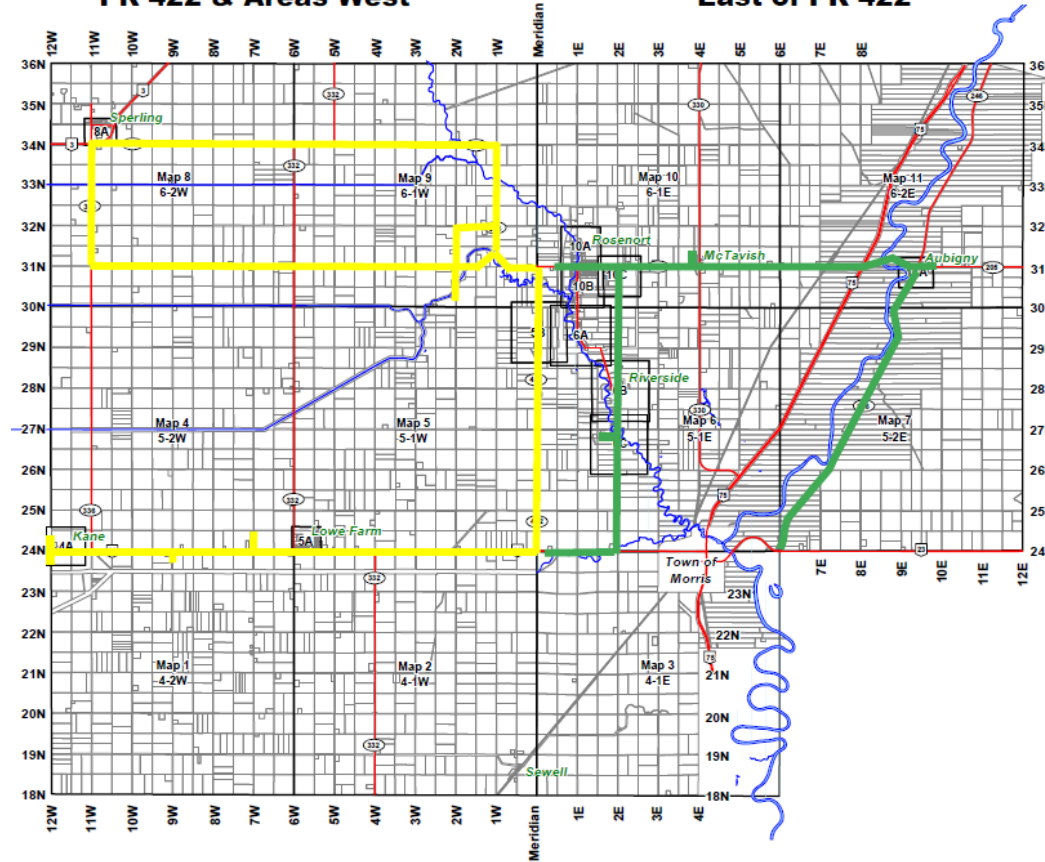

Pickup calendars for recycling and garbage will be posted to [rmofmorris.ca](http://rmofmorris.ca), our Facebook & Twitter.

**New Recycling Collection Program – Effective January 1<sup>st</sup>, 2021**

Yellow Zone – First pickup day is January 7<sup>th</sup>, 2021

**RM of Morris Rural Area Recycling -2021**

**Yellow Zone  
PR 422 & Areas West**

**Green Zone  
East of PR 422**

Green Zone – First pickup day is January 14<sup>th</sup>, 2021

- Pickup will be bi-weekly on Thursdays for each residence with 2 zones; zoning map and alternating pickup dates will be part of the information package that MWM will deliver with your cart
- Recycling collection is free for those receiving it and those not on the route can contact us, special pickup arrangements can be made
- Currently we still have 5 large recycling bins around the Municipality, they are located in Spering, Sewell, Aubigny & our 2 landfills
- Carts will be delivered by MWM prior to January 1<sup>st</sup>, 2021, and homeowners will be given further details
- If you would like to change your cart needs (ex. add more), please contact us